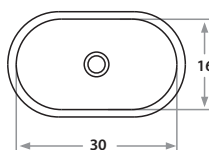

400 30 x 16 x 13 cm / 11 7/8" x 6 3/8" x 5 1/2"
Piletín / STANDARD / STANDARD
Acero/Stainless Steel: AISI 304 18-8
Brillante o satinado / Polished or satin finish